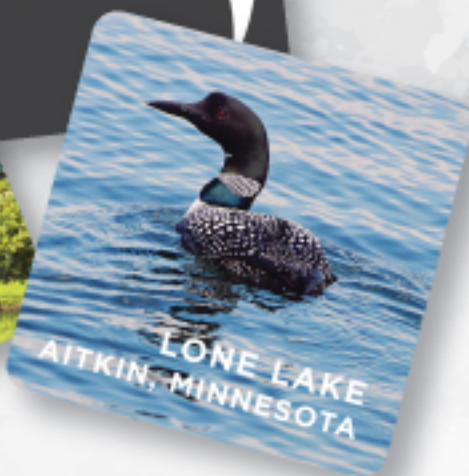

PREMIUM PAPER COASTERS

Bright white, smooth finish paper for a high-end look

Two-sided imprinting included

True color for your imprint

MADE IN
USA

ASI/59080 • SAGE/50029 • PPAI/111778 • UPIC/IDLINE www.idline.com • www.actnowmedia.com

GCP-4040

GCP-3535

GCP-4040

GCP-3500

GCP-4000

2018 COASTER SPECIAL FREE SPEC SAMPLE

We'll print & ship you a free imprinted sample of a digital or UV inkjet product.

Expires 12/31/2018